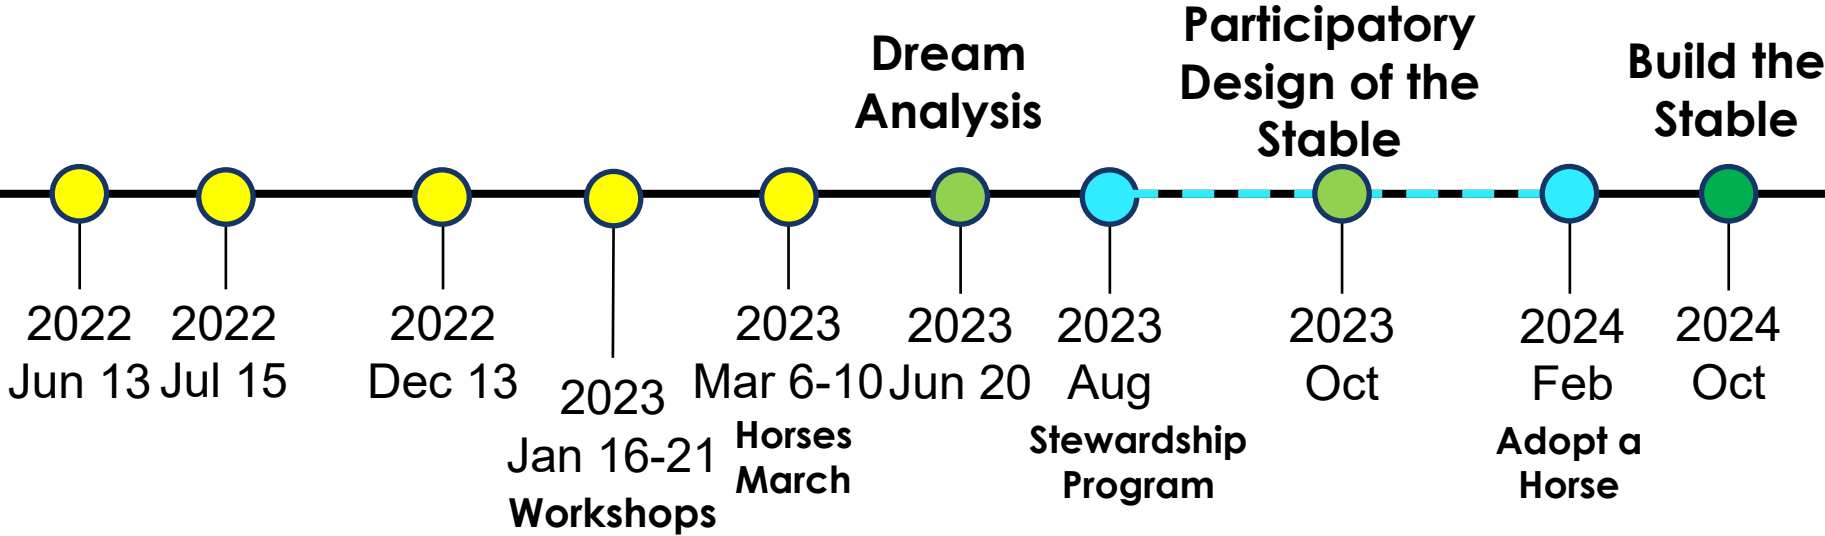

TIMELINE OF ACTION

Request for Proposal DDA RFP No. 2022-001

RFP Noticed: Monday, June 13, 2022: